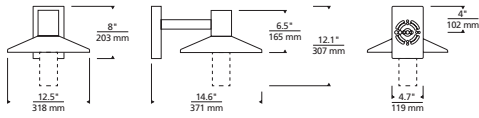

ASH 12 WALL SCONCE

Ash 12

PHOTOMETRICS*

*For latest photometrics, please visit www.techlighting.com/OUTDOOR

ASH 12 WITH CYLINDER

Total Lumen Output: 619
Total Power: 8
Luminaire Efficacy: 77
Color Temp: 3000K
CRI: 90
BUG Rating: B0-U1-G0