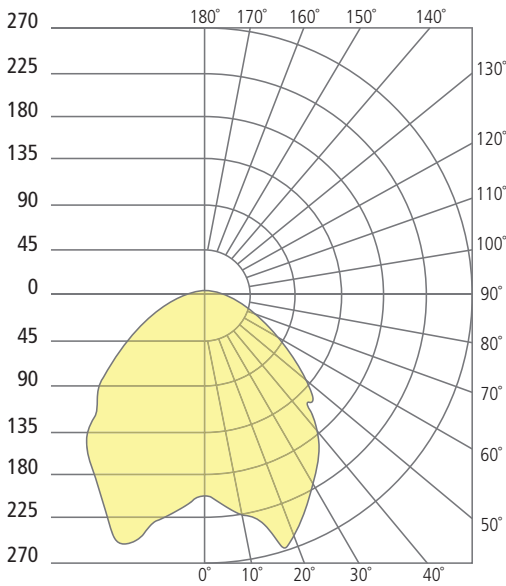

PROJECT INFO

FIXTURE TYPE & QUANTITY

JOB NAME & INFO

NOTES

© 2019 Tech Lighting, L.L.C. All rights reserved. The "Tech Lighting" graphic is a registered trademark of Tech Lighting, L.L.C. Tech Lighting reserves the right to change specifications for product improvements without notification.

VISUAL COMFORT GROUP

7400 Linder Avenue, Skokie, Illinois 60077

T 847.410.4400 F 847.410.4500