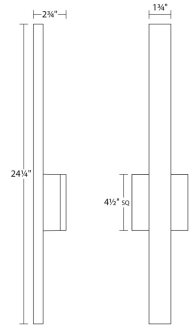

Project:

Sword LED Sconce Spec Sheet

SKU: 7240.72-WL Learn more at:
<https://sonnemanlight.com/sword-led-sconce>

Description: The power of simplicity is defined by the less-is-more declaration of this rectangular blade of light.

Type #:

Dimensions

Height:	24.25"
Width:	1.75"
Extends:	2.75"
Minimum Extension:	2.75"
Maximum Extension:	2.75"
Size:	24"
Canopy/Backplate/Base Depth:	4.5
Canopy/Backplate/Base Height:	4.5

Electrical Specs

Installation

Installation:	Licensed electrician required
Installation Orientation:	Vertical

Shipping

Carton 1 L x W x H:	29" X 6" X 6"
Carton 1 Gross Weight:	3 LBS
Fixture Weight:	3

Shade

Shade 1 Material:	Aluminum
-------------------	----------