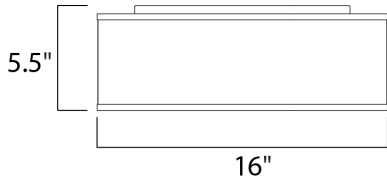

MEASUREMENTS

DIMENSION : 16" L x 16" W x 5.5" H
 CANOPY : 13.75" W x 0.75" H x 13.75" L
 HANGING WEIGHT : 5.07 lb

LAMPING

INPUT VOLTAGE : 120-277V
 LUMENS : 1,260 Rated
 BULB : 1 x 18W LED PCB Integrated , 18W Total
 BULB INCLUDED : (Integrated)
 DIMMABLE : Only at 120V with ELV
 CRI : 90+ CRI
 COLOR_TEMP : 3000K