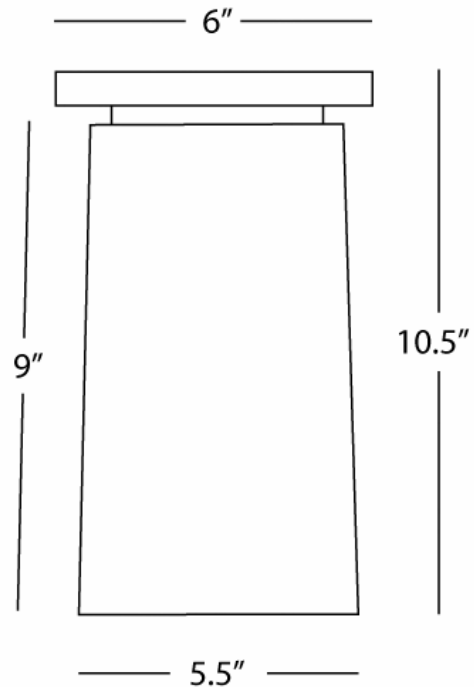

RICO ESPINET

NINA

2043

Flush Mount

1-100W Max.

Bulb Type: A

Direct Wire Only

Polished Nickel over Metal

Frosted White Cased Glass Shade

FINISH OPTIONS:

Z2043 - Deep Patina Bronze

** Available for Quick SHIP **