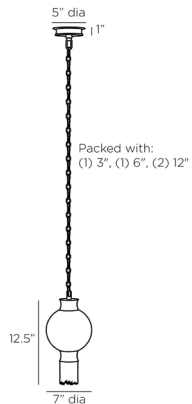

ARTERIOS

BOSWELL PENDANT

DPI03
H: 13.5 IN, Dia: 7.00 IN
Antique Brass
Contract Suitable As Is

Art Deco lines are updated for a modern era result in this chic pendant lamp. Finished with a flourish of antique brass jewelry chain fringe, a frosted glass globe is suspended from a substantial iron chain finished in antiqued brass. Damp-rated, although limited covered outdoor conditions may affect finish. Finish will vary.

APPEARANCE

Material	Brass, Glass, Iron
Finish	Antique Brass, Frosted
Finish Will Vary	true
Top Coat/Sealant	true

DIMENSIONS

Pendant	H: 12.5 IN, Dia: 7.00 IN
Minimum Hanging Height	13.5 IN
Maximum Hanging Height	49.5 IN
Canopy	H: 1 IN, Dia: 5.00 IN

WIRING

Rating	Damp
Suggested Bulb Type	T10
Cord	10 FT, Clear/Silver, SPT-2
Socket	1, Type A - E26
Photographed Bulb	Large Clear Tubular Bulb
Maximum Watt	25
Voltage	110-120 V

CERTIFICATIONS

Certifications	Mexico Australia, European Union, United Arab Emirates, United States, Canada
----------------	--

COMPLIANCY

UL/ETL	Yes
CB	Yes
RoHS	true

SHIPPING

Product Weight	4.1 LBS
Gross Weight 1	6.83 LBS
Shipping Box 1	H: 17.7 IN, L: 11.4 IN, W: 11.4 IN

REPLACEMENT PARTS

Replacement Part 1	CHN-291
Replacement Part 1 Dim	36"
Replacement Part 2	CANOPY-677
Replacement Part 2 Dim	1" x 5" DIA