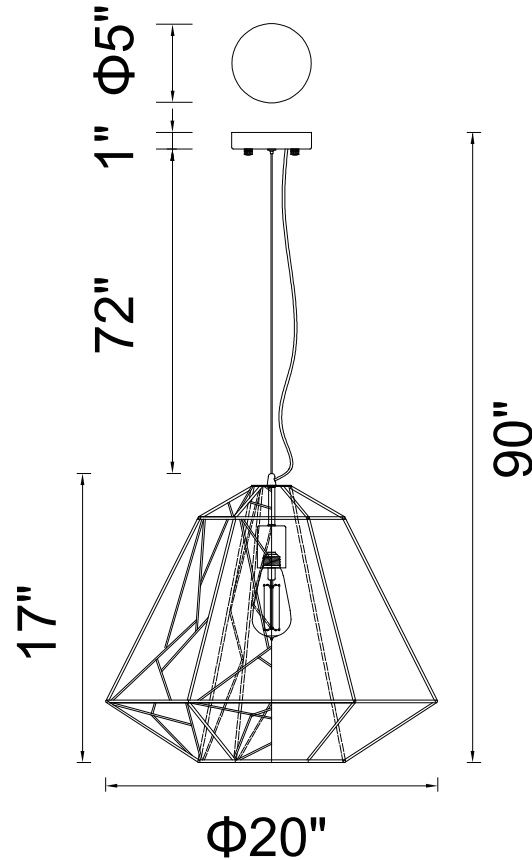

PROJECT: \_\_\_\_\_

FIXTURE TYPE: \_\_\_\_\_

LOCATION: \_\_\_\_\_

CONTACT/PHONE: \_\_\_\_\_

Item	9625P20-1-101
Collection	BAGHEERA
Finish	Black
Glass	-----
Crystal	-----
Input	120V AC,60HZ,AC

Shade	-----
Length/Dia.	20"
Width/Ext.	-----
Height	17"
Maximum	90"
Lumens	-----

Light Source	E26
Bulb Info.	1×60W
Included	-----
Dimmable	Yes
Color	-----
Weight	