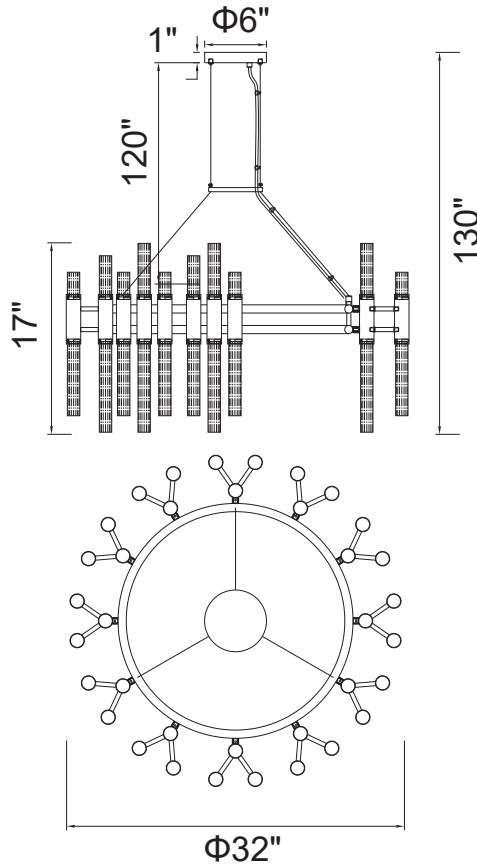

PROJECT: _____
 FIXTURE TYPE: _____
 LOCATION: _____
 CONTACT/PHONE: _____

Item	1120P32-72-602
Collection	ORGUE
Finish	Satin Gold
Glass	Clear
Crystal	-----
Input	120V AC,60HZ,AC

Shade	-----
Length/Dia.	32"
Width/Ext.	32"
Height	17"
Maximum	130"
Lumens	-----

Light Source	LED G9
Bulb Info.	72x5W
Included	-----
Dimmable	Yes
Color	-----
Weight	