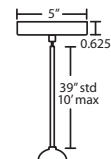

STEM PENDANT

- Swivel at canopy, suitable for sloped ceilings
- Includes telescoping section plus 4 connectable stem sections, (1x 3", 1x 6", 1x 12", 1x 18"), 10' max
- Bronze or Satin Nickel

ACCESSORIES:

ADDITIONAL STEM SECTIONS:

Additional connecting stems are available to increase overall length, up to 10' max. Telescoping adjustable section allows up to 3" movement.

T20A-SN or T20A-BR	Adj. Section
T203-SN or T203-BR	3" Section
T206-SN or T206-BR	6" Section
T212-SN or T212-BR	12" Section
T218-SN or T218-BR	18" Section

LONGER CORD LENGTHS:

Longer cord length of 15' available. Add an "L" to the end of the item number, i.e. 1JC-169707-SNL.

CORD SLEEVES:

If concealing the cord is desired, order our 0.25" dia. metal sleeves. Each sleeve is 18" long and may be field cut.

T118-SN	Satin Nickel
T118-BR	Bronze

STEMHOOKS:

Suspension hooks allow cord drops to be placed wherever desired. Suitable for sloped ceilings.

T103BR	Bronze
T103SN	Satin Nickel

Project Information:

HOW TO ORDER A MULTILIGHT FIXTURE

To order, simply place the 3 character multilight code (*shown above*) as the cord fixture option:

Example: 3BC-493007-SN

3 Light round, Copa Opal glass, Satin Nickel finish - pg. 63 of the catalog