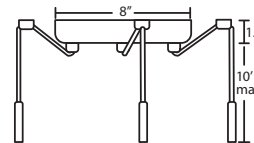

Stem-mount: 4 connectable stem sections (3", 6", 12" and 18" lengths) plus telescoping piece for up to 3" adjustment, 10' max. 5" Dia. canopy (with swivel) and stem sections are plated steel. Bronze or Satin Nickel.

Stem Fixtures
1TT Flat Canopy

Ex. 1JT-CRUSCL-SN
 Cruise Pendant, Clear Glass,
 Satin Nickel Finish

PENDANT OPTIONS:

MONOPOINT PENDANT CANOPY

- Flat or Dome Canopy styles. Dome style allows adjustment without cutting cord.
- Suitable for sloped ceilings
- Cord: 10' SVT, 5" sleeve at socketholder (V Series utilizes SJT-type)
- Bronze or Satin Nickel

3BB or 3JB 3 LIGHT LINEAR CANOPY

- 2x stemhooks included
- Suitable for sloped ceilings
- Cords: 10' SVT, 5" sleeve at socketholder
- Bronze or Satin Nickel

3BC or 3JC 3 LIGHT ROUND CANOPY

- 3x stemhooks included
- Suitable for sloped ceilings
- Cords: 10' SVT, 5" sleeve at socketholder
- Bronze or Satin Nickel