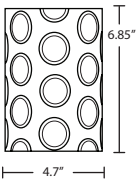

CRUISE

120V PENDANTS

location:
DAMP

SPECIFICATIONS:

DESCRIPTION

Cord-hung or Stem-mount pendant with handcrafted glass diffuser.

LAMPING

Standard: 60W T10 Medium-based 120V incandescent, suitable for dimming, not included.

Edison: 40W Edison Filament Medium-based, 120V, lamp included.

LED Edison: 4W Replaceable A-Style LED Edison lamp, 120V, dimmable, 2200°K CCT, 309 lumens, 15,000 hours, lamp included.

DIFFUSER

Shade shall be handcrafted glass of various decors.

4.7" Dia. x 6.85" H

SUSPENSION

Cord-hung: 10' SVT-type cord, complete with 5" decorative sleeve at the socketholder. Jacket coordinates with metal finish. Available on 1, 3 or 6 light canopies, shown on next page. Plated stamped steel construction. Bronze or Satin Nickel.

Stem-mount: 4 connectable stem sections (3", 6", 12" and 18" lengths) plus telescoping piece for up to 3" adjustment, 10' max. 5" Dia. canopy (with swivel) and stem sections are plated steel. Bronze or Satin Nickel.

MOUNTING

Installs directly to a 4" octagonal ceiling box. Suitable for sloped ceilings.

LABELS

UL or ETL Listed. Suitable for Damp Locations (interior use only).

Consult factory concerning lower wattage labeling for energy requirements.

For ordering information, see next page

All dimensions provided are nominal.
Allowance must be made for dimensional tolerance in handcrafted glasses.

REV 7/15