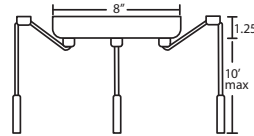

Stem-mount: 4 connectable stem sections (3", 6", 12" and 18" lengths) plus telescoping piece for up to 3" adjustment, 10' max. 5" Dia. canopy (with swivel) and stem sections are plated steel. Bronze or Satin Nickel.

Stem Fixtures
1TT Flat Canopy

Ex. 1JT-CRUSCL-SN
 Cruise Pendant, Clear Glass,
 Satin Nickel Finish

PENDANT OPTIONS:

MONOPOINT PENDANT CANOPY

- Flat or Dome Canopy styles. Dome style allows adjustment without cutting cord.
- Suitable for sloped ceilings
- Cord: 10' SVT, 5" sleeve at socketholder (V Series utilizes SJT-type)
- Bronze or Satin Nickel

3BB or 3JB 3 LIGHT LINEAR CANOPY

- 2x stemhooks included
- Suitable for sloped ceilings
- Cords: 10' SVT, 5" sleeve at socketholder
- Bronze or Satin Nickel

3BC or 3JC 3 LIGHT ROUND CANOPY

- 3x stemhooks included
- Suitable for sloped ceilings
- Cords: 10' SVT, 5" sleeve at socketholder
- Bronze or Satin Nickel