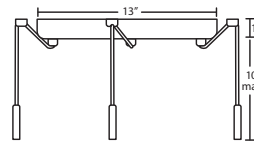

Stem-mount: 4 connectable stem sections (3", 6", 12" and 18" lengths) plus telescoping piece for up to 3" adjustment, 10' max. 5" Dia. canopy (with swivel) and stem sections are plated steel. Bronze or Satin Nickel.

3BB or 3JB 3 LIGHT LINEAR CANOPY

- 2x stemhooks included
- Suitable for sloped ceilings
- Cords: 10' SVT, 5" sleeve at socketholder
- Bronze or Satin Nickel

3BC or 3JC 3 LIGHT ROUND CANOPY

- 3x stemhooks included
- Suitable for sloped ceilings
- Cords: 10' SVT, 5" sleeve at socketholder
- Bronze or Satin Nickel

3BW or 3JW 3 LIGHT LARGE ROUND CANOPY

- 3x stemhooks included
- Suitable for sloped ceilings
- Cords: 10' SVT, 5" sleeve at socketholder
- Bronze or Satin Nickel

3BV or 3JV 3 LIGHT BAR CANOPY

- Some offset installation possible
- Suitable for sloped ceilings
- Cords: 10' SVT, 5" sleeve at socketholder
- Bronze or Satin Nickel

ACCESSORIES:

ADDITIONAL STEM SECTIONS:

Additional connecting stems are available to increase overall length, up to 10' max. Telescoping adjustable section allows up to 3" movement.

T20A-SN or T20A-BR	Adj. Section
T203-SN or T203-BR	3" Section
T206-SN or T206-BR	6" Section
T212-SN or T212-BR	12" Section
T218-SN or T218-BR	18" Section