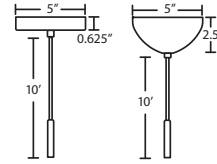

CRUISE

120V PENDANTS

ORDERING:

CONNECTION	GLASS OPTIONS	LAMP OPTIONS	METAL FINISH
Pendant Fixtures	CRUSAM Amber	(blank) 60W T10 Incan	BR Bronze
1JC Dome Canopy	CRUSCL Clear	EDI 40W Edison	SN Satin Nickel
1JT Flat Canopy	CRUSSM Smoke	EDIL 4W LED Edison	

Stem Fixtures
1TT Flat Canopy

Ex. 1JT-CRUSCL-SN
Cruise Pendant, Clear Glass,
Satin Nickel Finish

PENDANT OPTIONS:

MONOPOINT PENDANT CANOPY

- Flat or Dome Canopy styles. Dome style allows adjustment without cutting cord.
- Suitable for sloped ceilings
- Cord: 10' SVT, 5" sleeve at socketholder (V Series utilizes SJT-type)
- Bronze or Satin Nickel