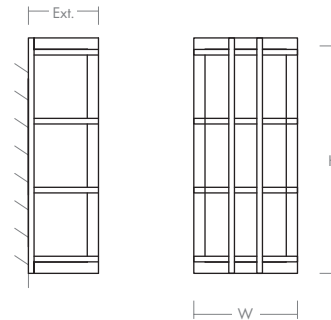

-24 Satin Nickel

-22 Oiled Bronze

LIGHT SOURCE	1 x 10.1W LED, 3000K, CRI 90
LUMINAIRE POWER	12.9W at 120V
RATED LIFE	60000 hr RL
OPTIONAL COLOR TEMPERATURES	2700K, 3500K, 4000K
LUMEN OUTPUT	Delivered: 625 lm (LM-79)
INPUT VOLTAGE	120V or 277V
DRIVER OUTPUT	350 mA, 12W
DIMMING	0-10v & Phase (ELV) Dimming - 50/60Hz 100% to 10% Dimming
CONSTRUCTION	Cast Aluminium and Acrylic
DIFFUSER	-2 Matte White Acrylic
FINISHES	Oiled Bronze (-22), Satin Nickel (-24)
MOUNTING	4" Octagonal J-Box (Installer must provide a bead of caulk between fixture housing and mounting surface)
STANDARDS	ETL Wet, Conforms to UL STD 1598, Certified CAN/CSA, STD C22.2 No 250.0.

DIMENSIONS

W: 7.25"
H: 16.50"
Ext: 5.00"
M.C: 8.23" From top of fixture

Order example for standard fixture:

3-710-224 (x- Voltage - xxx-Sequence # - x-Diffuser - xx-Finish)

3: 120v, **37:** 277v

Order example for optional color temperatures: **3-710-27224**