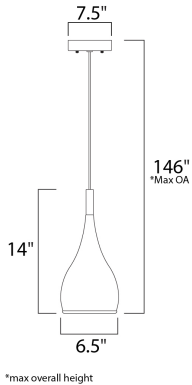

PRODUCT DESCRIPTION

Dripping from the ceiling in solitary beads, the Teardrop collection of pendants appears to glide into the room on a long, narrow cable that seems to stretch under the weight of a single, voluptuous, pear-shaped shade in either Satin Nickel, White, or Polished Chrome. Regardless of the finish, the incandescent bulb glows from within the curvaceous tear and generously spills its light into a warm pool below.

MEASUREMENTS

DIMENSION : 6.5" W x 14" H
 MAX OAH : 146" OAH
 HANGING WEIGHT : 2.64 lb

LAMPING

INPUT VOLTAGE : 120V
 LUMENS : 0 Rated
 BULB : 1 x 75W Incandescent E26 Medium , 75W Total
 BULB INCLUDED : (Not Included)
 DIMMABLE : Yes
 CRI : 80+ CRI
 COLOR_TEMP : 2700K

FINISHES OPTION

-  Polished Chrome
-  Satin Nickel

MATERIAL

Aluminum, Steel

RATINGS

cETLus
 Dry Location

ADDITIONAL

RATED LIFE 2500 Hours
 OPERATING TEMPERATURE:
 -20°C (-4°F), 40°C (104°F)