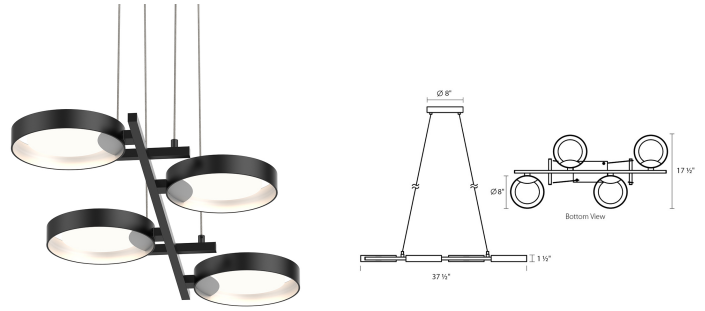

Project:

Light Guide Ring Spec Sheet

SKU: 2655.25W Learn more at:
<https://sonnemanlight.com/light-guide-ring>

Description: Also available as a [Sconce](#).

Type #:

Dimensions

Height:	1.5"
Width:	37.5"
Length:	17.5"
Hanging Details:	6' Adjustable Cords
Size:	4-Light Bar
Canopy/Backplate/Base Width:	8
Canopy/Backplate/Base Depth:	5
Canopy/Backplate/Base Height:	1.25

Electrical Specs

Bulb(s) Included?:	Yes
Bulb 1 Type:	Integral LED
Bulb Quantity:	4
Input Voltage:	120-277VAC
Wattage:	38
Initial Lumens:	3310
Color Temperature:	3000K
CRI:	90
Power Supply Type:	Driver
Power Supply Quantity:	1
Power Supply Location:	Canopy
Dimming Type:	TRIAC & ELV @120V / 0-10V
Bulb Max Wattage:	38

Installation

Installation:	Licensed electrician required
Sloped Ceiling Compatible?:	Not Compatible
Minimum Hanging Height:	11"

Shipping

Carton 1 L x W x H:	41" X 22" X 5"
Carton 1 Gross Weight:	13 LBS
Fixture Weight:	8

Shade

Shade 1 Material:	Aluminum
Shade 2 Material:	Clear Acrylic

Available Finishes

Available Finishes: Satin Black w/Apricot Interior, Satin Black w/White Interior, Satin White w/Apricot Interior, Satin White w/White Interior