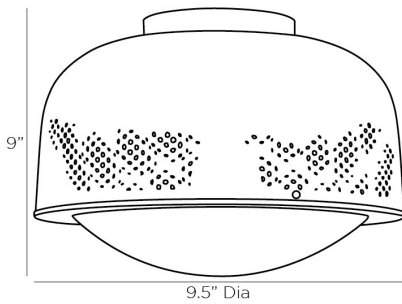

# ARTERIOS

## TAPIO FLUSH MOUNT

JAY JEFFERS

DJ42001  
H: 9 IN, Dia: 9.50 IN  
Vintage Brass  
Contract Suitable As Is

Say goodbye to utilitarian surface mount light fixtures. The perforated iron plated in antique brass adds a certain whimsy to this fixture. The frosted glass diffuser adds more detail to this flushmount. Perfect for a bedroom, a laundry room, a hallway or kitchen! Damp-rated, although limited covered outdoor areas may affect finish.