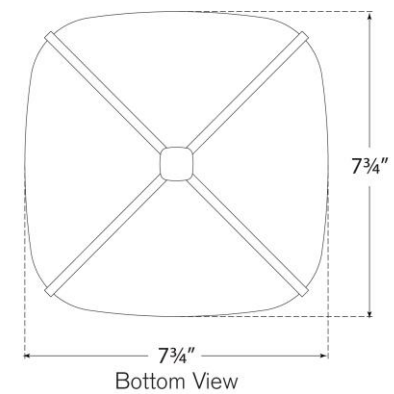

### Fondant 9" Flush Mount

Item # CD 4004GM-WG

Designer: Champalimaud

Height: 4.5"

Width: 7.75"

Canopy: 4.5" Square

Finishes: GM, PN, SB

Glass Options: WG

Socket: Dedicated LED

Wattage: 12w (1400lm)

Weight: 3 Pounds

Note: UL Only

Front View

Bottom View