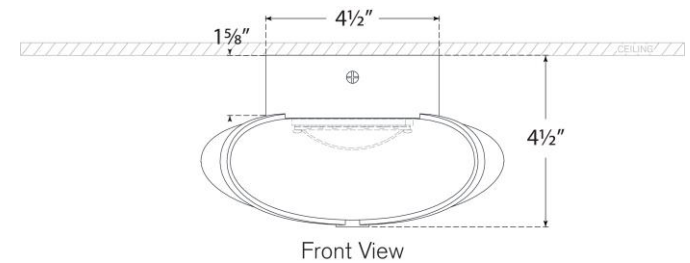

### Fondant 9" Flush Mount

Item # CD 4004GM-WG

Designer: Champalimaud

Height: 4.5"

Width: 7.75"

Canopy: 4.5" Square

Finishes: GM, PN, SB

Glass Options: WG

Socket: Dedicated LED

Wattage: 12w (1400lm)

Weight: 3 Pounds

Note: UL Only

Front View

Bottom View