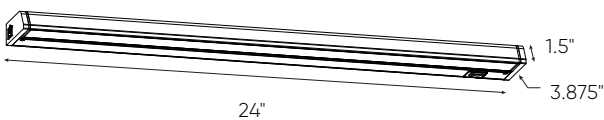

### Order example

**HLF18-3K-WH**  
 18" undercabinet fixed hardwire linear with 675 lumens at 3000K in a white finish

**HLF09**

**HLF12**

**HLF18**

**HLF24**

**HLF30**