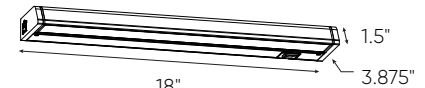

### Order example

**HLF18-3K-WH**  
 18" undercabinet fixed hardwire linear with 675 lumens at 3000K in a white finish

**HLF09**

**HLF12**

**HLF18**

**HLF24**

**HLF30**