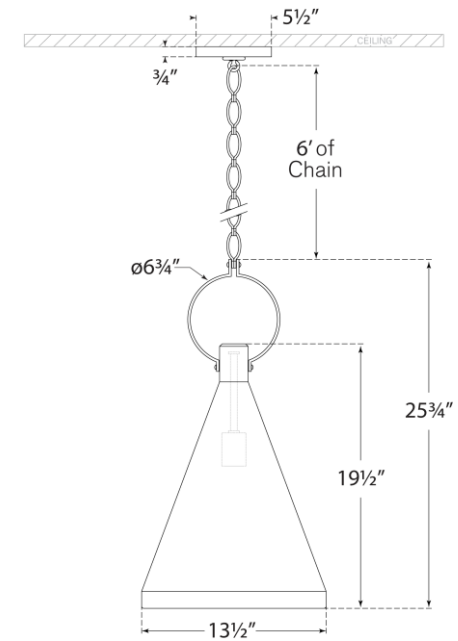

## Limoges Medium Tall Pendant

Item # SK 5361NR-PW

Designer: Suzanne Kasler

Height: 25.75"

Width: 13.5"

Canopy: 5.5" Round

Finishes: NR

Shade Treatments: AI, PW

Socket: E26 Keyless

Wattage: 60 A19

Weight: 6 Pounds

Front View