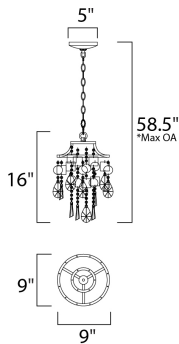

\*max overall height

**MEASUREMENTS**

- DIMENSION : 9" L x 9" W x 16" H
- MAX OAH : 58.5" OAH
- CANOPY : 5" W x 1.25" H x 5" L
- HANGING WEIGHT : 3.96 lb
- WIRE LENGTH : 120"

**LAMPING**

- INPUT VOLTAGE : 110-130V
- BULB : 1 x 60W Incandescent E26 Medium , 60W Total
- BULB INCLUDED : (Not Included)
- DIMMABLE : Yes