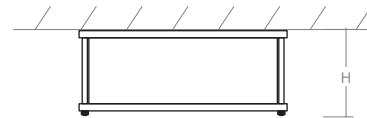

-40 Aged Brass

-24 Satin Nickel

LIGHT SOURCE	2 x 10.1W LED, 3000K, CRI 90
LUMINAIRE POWER	26.2W at 120V
RATED LIFE	60000 hr RL
OPTIONAL COLOR TEMPERATURES	2700K, 3500K, 4000K
LUMEN OUTPUT	Delivered: 1742 lm (LM-79)
INPUT VOLTAGE	120V or 277V
DRIVER OUTPUT	2 x 350mA, 12W
DIMMING	0-10v & Phase (ELV) Dimming - 50/60Hz 100% to 10% Dimming
CONSTRUCTION	Plated Steel and Acrylic
DIFFUSER	- Matte White Acrylic
FINISHES	Satin Nickel (-24), Aged Brass (-40)
MOUNTING	4" Octagonal J-Box
STANDARDS	ETL Dry/Damp listed, Conforms to UL STD 1598, Certified CAN/CSA, STD C22.2 No 250.0.

DIMENSIONS

W: 16.19"

L: 16.19"

H: 4.90"

Order example for standard fixture:

3-683-24 (x- Voltage - xxx-Sequence # - xx-Finish)

3: 120v, **37:** 277v

Order example for optional color temperatures: **3-683-2724**