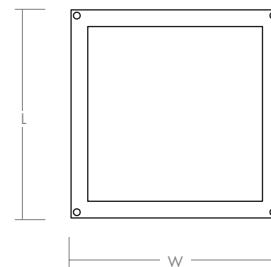

-40 Aged Brass

-24 Satin Nickel

LIGHT SOURCE	2 x 10.1W LED, 3000K, CRI 90
LUMINAIRE POWER	26.2W at 120V
RATED LIFE	60000 hr RL
OPTIONAL COLOR TEMPERATURES	2700K, 3500K, 4000K
LUMEN OUTPUT	Delivered: 1742 lm (LM-79)
INPUT VOLTAGE	120V or 277V
DRIVER OUTPUT	2 x 350mA, 12W
DIMMING	0-10v & Phase (ELV) Dimming - 50/60Hz 100% to 10% Dimming
CONSTRUCTION	Plated Steel and Acrylic
DIFFUSER	- Matte White Acrylic
FINISHES	Satin Nickel (-24), Aged Brass (-40)
MOUNTING	4" Octagonal J-Box
STANDARDS	ETL Dry/Damp listed, Conforms to UL STD 1598, Certified CAN/CSA, STD C22.2 No 250.0.

DIMENSIONS

W: 16.19"

L: 16.19"

H: 4.90"

Order example for standard fixture:

3-683-24 (x- Voltage - xxx-Sequence # - xx-Finish)

3: 120v, **37:** 277v

Order example for optional color temperatures: **3-683-2724**