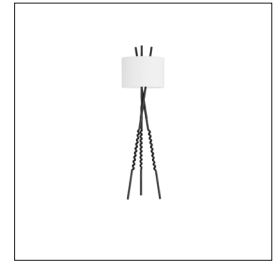

ARTERIOS

SHEPHERD'S FLOOR LAMP

BARRY DIXON

GDPFI01-SH004
H: 75.5 IN, Dia: 22.00 IN
Blackened Bronze
Contract Suitable As Is

Inspired by another antique walking stick, the organic shape of this bronze aluminum floor lamp lends interest anywhere. Beautiful with contemporary furnishings. Topped with an off-white cotton shade.

APPEARANCE

Material	Cotton, Iron, Linen
Finish	Off-White
Finish Will Vary	true
Top Coat/Sealant	true
Finial Description	matching aluminum cylinder
Finial Dimension	1"

DIMENSIONS

Shade	Top: 21.00 IN, Dia: 22.00 IN, Side: 12 IN
Body	H: 56.5 IN, W: 17 IN, D: 17 IN
Foot Print	W: 17 IN, D: 17 IN
Harp	N/A IN

WIRING

Rating	Indoor Only
Suggested Bulb Type	A19
Tilt Test	10 Degrees - AU
Cord	9 FT, Back of Lamp Base, Gray Cloth, SPT-2
Socket	1, Nickel, Type A - E26
Switch	At Socket, On/Off Rotary
Maximum Watt	40
Voltage	110-120 V