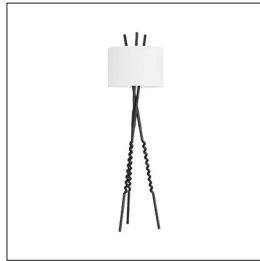

ARTERIOS

SHEPHERD'S FLOOR LAMP

BARRY DIXON

GDPFI01-SH004
H: 75.5 IN, Dia: 22.00 IN
Blackened Bronze
Contract Suitable As Is

Inspired by another antique walking stick, the organic shape of this bronze aluminum floor lamp lends interest anywhere. Beautiful with contemporary furnishings. Topped with an off-white cotton shade.

APPEARANCE

Material	Cotton, Iron, Linen
Finish	Off-White
Finish Will Vary	true
Top Coat/Sealant	true
Finial Description	matching aluminum cylinder
Finial Dimension	1"

DIMENSIONS

Shade	Top: 21.00 IN, Dia: 22.00 IN, Side: 12 IN
Body	H: 56.5 IN, W: 17 IN, D: 17 IN
Foot Print	W: 17 IN, D: 17 IN
Harp	N/A IN

WIRING

Rating	Indoor Only
Suggested Bulb Type	A19
Tilt Test	10 Degrees - AU
Cord	9 FT, Back of Lamp Base, Gray Cloth, SPT-2
Socket	1, Nickel, Type A - E26
Switch	At Socket, On/Off Rotary
Maximum Watt	40
Voltage	110-120 V