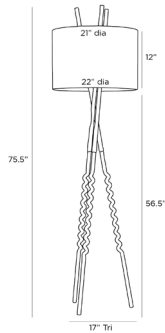

ARTERIOS

SHEPHERD'S FLOOR LAMP

BARRY DIXON

GDPFI01-SH004
H: 75.5 IN, Dia: 22.00 IN
Blackened Bronze
Contract Suitable As Is

Inspired by another antique walking stick, the organic shape of this bronze aluminum floor lamp lends interest anywhere. Beautiful with contemporary furnishings. Topped with an off-white cotton shade.

APPEARANCE

Material	Cotton, Iron, Linen
Finish	Off-White
Finish Will Vary	true
Top Coat/Sealant	true
Finial Description	matching aluminum cylinder
Finial Dimension	1"

DIMENSIONS

Shade	Top: 21.00 IN, Dia: 22.00 IN, Side: 12 IN
Body	H: 56.5 IN, W: 17 IN, D: 17 IN
Foot Print	W: 17 IN, D: 17 IN
Harp	N/A IN

WIRING

Rating	Indoor Only
Suggested Bulb Type	A19
Tilt Test	10 Degrees - AU
Cord	9 FT, Back of Lamp Base, Gray Cloth, SPT-2
Socket	1, Nickel, Type A - E26
Switch	At Socket, On/Off Rotary
Maximum Watt	40
Voltage	110-120 V