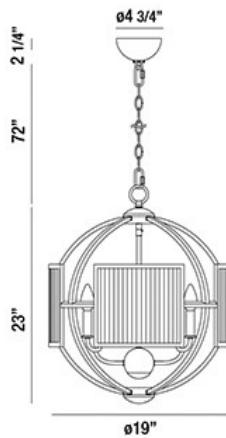

MANILOW, 19" ROUND CHANDELIER

Options Available

ITEM NO.	FINISH	SHADE
33849-010	POLISHED NICKEL	CLEAR
33849-027	BRASS	CLEAR

PRODUCT DETAILS

No.	:	33849-010
Product Color	:	POLISHED NICKEL
Product Material	:	METAL
Shade / Accent Colour	:	CLEAR
Shade / Accent Material	:	RIPPLE GLASS
Diameter	:	19"
Height	:	23"
Overall Height	:	97.25"
Weight	:	11.5lbs

LIGHT SOURCE DETAILS

Number of Bulbs	:	6
Light Source	:	Incandescent
Light Source Type	:	B10
Input Voltage	:	120V
Bulb Voltage	:	120V
Socket Type	:	E12
Wattage	:	60W
Total Wattage	:	360W
Bulb Included	:	No
Dimmable	:	Yes

TECHNICAL DETAILS

Hanging Support Type	:	CHAIN
Hanging Support Length	:	72"
Canopy / Backplate Height	:	2.25"
Canopy / Backplate Dia.	:	4.75"
Location	:	DRY
Approval	:	

PROJECT INFORMATION

 Job Name: Date: Type: