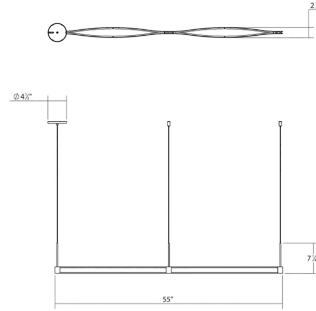

Project:

Ola LED Pendant Spec Sheet

SKU: 22QWCL02120PHA [Learn more at: https://sonnemanlight.com/ola-led-pendant](https://sonnemanlight.com/ola-led-pendant)

Description: Ola is a softly flowing modular system of linear elements that can be suspended individually or connected in multiple arrangements. Connected end to end they can form a continuous ribbon of light in a nearly limitless linear configuration.

Type #:

Dimensions

Height:	7.5"
Width:	55"
Length:	2.5"
Canopy/Backplate/Base:	6"
Hanging Details:	6' Adjustable Cord/Cable
Size:	Double Linear
Canopy/Backplate/Base Height:	2"

Electrical Specs

Bulb(s) Included?:	Yes
Bulb 1 Type:	Integral LED
Bulb Quantity:	2
Input Voltage:	120VAC
Wattage:	24
Initial Lumens:	2200
Delivered Lumens:	1400
Color Temperature:	3000K
CRI:	90
Power Supply Type:	Driver
Power Supply Quantity:	1
Power Supply Location:	Canopy
Dimming Type:	TRIAC/ELV
Bulb Max Wattage:	24

Installation

Installation:	Licensed electrician required
Sloped Ceiling Compatible?:	Adapter Available
Minimum Hanging Height:	10.5"

Shade

Shade 1 Material:	Aluminum w/Optical Acrylic
-------------------	----------------------------