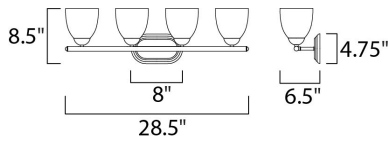

**PRODUCT DESCRIPTION**

This transitional design works in any style home. Intersecting, rectangular tubing finished in your choice of Satin Nickel or Oil Rubbed Bronze gently curves to support simple line Frost glass shades.

**MEASUREMENTS**

DIMENSION : 28.5" W x 8.5" H x 6.5" Ext  
 BACK PLATE : 8" W x 4.75" H  
 HANGING WEIGHT : 2.4 lb

**LAMPING**

INPUT VOLTAGE : 120V  
 LUMENS : 0 Rated  
 BULB : 4 x 60W Incandescent E26 Medium , 240W Total  
 BULB INCLUDED : (Not Included)  
 DIMMABLE : Yes