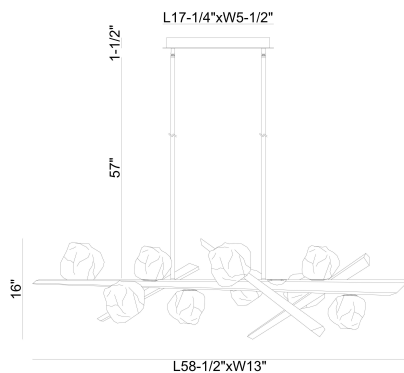

THORAH, 9-LIGHT 59IN INTEGRATED LED LINEAR CHANDELIER

PRODUCT DETAILS

No.	:	47236-028
Product Color	:	MATTE GRAPHITE
Product Material	:	GRAPHITE
Shade / Accent Colour	:	SMOKE
Shade / Accent Material	:	GLASS
Length	:	58.5"
Width	:	14"
Height	:	14"
Weight	:	60.6LBS
Shade Diameter	:	7"

LIGHT SOURCE DETAILS

Light Source Type	:	INTEGRATED LED
Bulb Voltage	:	120V
Total Wattage	:	21W
Delivered Lumens	:	1079LM
Kelvin	:	3000K
CRI	:	90
Dimmable	:	YES

OPTIONS AVAILABLE

ITEM NO.	FINISH	SHADE
47236-011	MATTE GOLD	SMOKE
47236-028	MATTE GRAPHITE	SMOKE

TECHNICAL DETAILS

Hanging Support Type	:	ROD
Canopy / Backplate Length	:	17.25"
Canopy / Backplate Height	:	1.5"
Canopy / Backplate Width	:	6"
IP Rating	:	IP22
Title 24	:	YES
Beam Angle	:	360

PROJECT INFORMATION