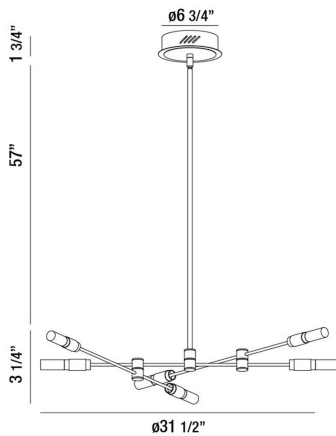

ALBANY, 32" CHANDELIER/SEMI-FLUSHMOUNT

PRODUCT DETAILS

No.	:	37050-016
Product Color	:	DEEP BLACK/BRASS
Product Material	:	METAL
Shade / Accent Material	:	ACRYLIC
Diameter	:	31.5"
Height	:	3.25"
Overall Height	:	62"
Weight	:	6.6lbs

LIGHT SOURCE DETAILS

Light Source Type	:	INTEGRATED LED
Input Voltage	:	120V
Bulb Voltage	:	120V
Socket Type	:	LED
Total Wattage	:	15W
Total Lumen	:	800lm
Kelvin	:	3000K
CRI	:	90
Dimmable	:	Yes

Options Available

ITEM NO.	FINISH	SHADE
37050-016	DEEP BLACK/BRASS	

TECHNICAL DETAILS

Hanging Support Type	:	ROD
Hanging Support Length	:	57"
Rods Included	:	3"+6"+12"+18"+18"
Canopy / Backplate Height	:	1.75"
Canopy / Backplate Dia.	:	6.75"
Location	:	DRY
Approval	:	
Title 24	:	Yes