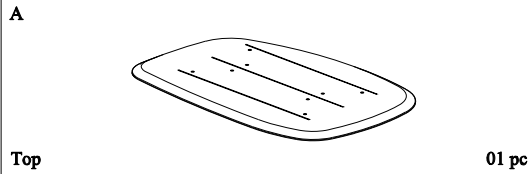

PARTS AND HARDWARE.

PARTS LIST