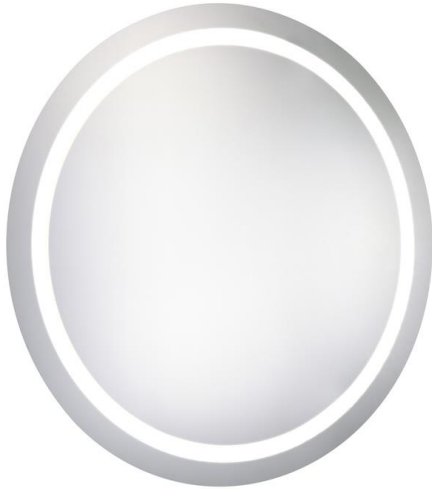

MRE22828

W28" X H28" CRI 90 CCT (K) 4200K, 6400K, 3000K 437Lumens

LED Mirror Light

Elitco Lighting

Project

Location

PRODUCT DESCRIPTION

IP44 Rated LED Backlit Bathroom Wall Mirror, Highly polished silver mirror with all around illumination. Epoxy powder coated mild steel back box. LED Mirror Light is designed to provide 40,000 hours of life.

SPECIFICATIONS:

- Mirror Size: W28" X H28"
- Lamp power: 41.5W;
- Lumens:437 lm
- CRI \geq 0.9;
- CCT: 4200K, 6400K, 3000K
- Watts per color temperature:26W+13W+13W
- Dimming LED
- Electronic Driver: Input 110-120V, output DC 12V
- Defogger
- Luminaire Disconnect
- Changeable LED light strip
- Primary Material: SPCC+GLASS
- UL Approved

Size: W28" X H28"

LABELS: UL/CUL listed (CUL listed number: E479383), IP Rating: IP44.