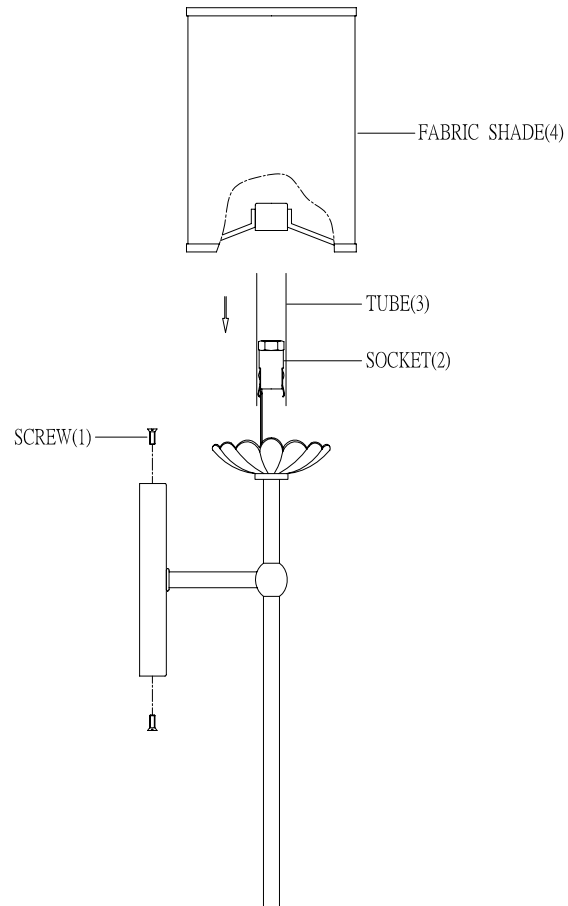

ITEM NO: M90079MBK  
M90079WH  
M90079CG

## INSTALLATION INSTRUCTIONS

1. Carefully remove the fixture out of the carton, and check that all parts are included referring to the above illustration. Make sure not to misplace any parts that are needed for the installation;
2. Install the fabric shade (4), tube (3), into the socket (2).
3. Fixture is ready for lamping and installati