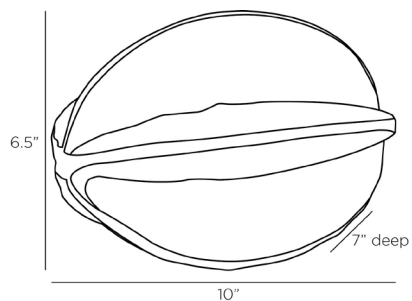

ARTERIO RS

ARCHIE SCULPTURE

ASI03
H: 6.5 IN, W: 10 IN, D: 7 IN
Antique Brass
Contract Suitable As Is

The distinctive ridges of a tropical starfruit influence a large-scale object. At home atop any stack, its textural cast aluminum is bronze finished and detailed with accents of antique brass. Finish will vary.

APPEARANCE

Material	Aluminum
Material Type	Cast
Finish	Bronze
Top Coat/Sealant	true

DIMENSIONS

Foot Print	W: 4.5 IN, D: 4.5 IN
------------	----------------------

SHIPPING

Product Weight	4.4 LBS
Gross Weight 1	7 LBS
Shipping Box 1	H: 13 IN, L: 7 IN, W: 7 IN