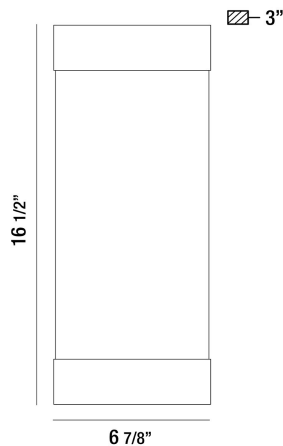

35892, LARGE OUTDOOR LED SURFACE MOUNT

PRODUCT DETAILS

No.	:	35892-014
Product Color	:	BLACK
Shade / Accent Colour	:	BLACK WOOD GRAIN GLASS
Width	:	6.875"
Height	:	16.5"
Ext	:	3"
Weight	:	4.2lbs

LIGHT SOURCE DETAILS

Light Source Type	:	INTEGRATED LED
Input Voltage	:	120V
Bulb Voltage	:	120V
Socket Type	:	LED
Total Wattage	:	20W
Total Lumen	:	1200lm
Kelvin	:	3000K
CRI	:	90
Dimmable	:	Yes

Options Available

ITEM NO.	FINISH	SHADE
35892-014	BLACK	BLACK WOOD GRAIN GLASS

TECHNICAL DETAILS

Canopy / Backplate Length	:	16.5"
Canopy / Backplate Height	:	16.5"
Canopy / Backplate Width	:	6.875"
IP Rating	:	44
Location	:	WET
Approval	:	
Title 24	:	Yes

PROJECT INFORMATION

Job Name: Date: Type: