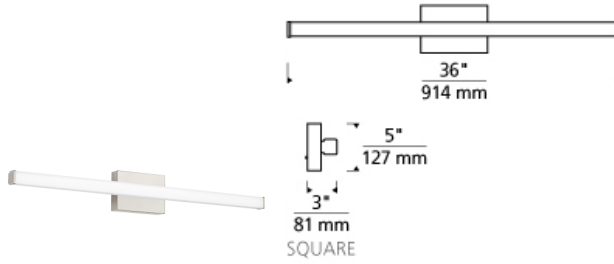

Lufe Square 36 Bath

DESCRIPTION

When a sleek, contemporary solution is in order, the Lufe Square rectilinear vanity bath light by Tech Lighting is the answer. Its soft, energy efficient integrated LED light delivers a 2700K or 3000K color temperature at 90 CRI. The lighting fixture's substantial, rectangular backplate cleanly cradles the Frosted Acrylic lens and complements the angular end caps along with cleverly hidden hardware to finish the look. The bath light comes with a choice of either a Polished Chrome or a Satin Nickel finish. Lufe Square is 5" high with a 3.2" extension, making it ADA compliant, and it's available in three lengths. 24", 36" and 48". Damp-rated and dimmable. LED includes 34.5 watt 2458 delivered lumens 90 CRI 2700K or 3000K LED module. Dimmable with a low-voltage electronic dimmer. Mounts vertically or horizontally. ADA compliant. 120v or 277v.

WEIGHT

3-3.5lb / 1.36-1.59kg ±

satin nickel

ORDERING INFORMATION

700BCLUF	SHAPE OR SIZE	LENGTH (A)	FINISH	LAMP
S	SQUARE	36 36"	C CHROME S SATIN NICKEL	-LED927 INTEGRATED LED 90 CRI 2700K 120V -LED927-277 INTEGRATED LED 90 CRI 2700K 277V -LED930 INTEGRATED LED 90 CRI 3000K 120V -LED930-277 INTEGRATED LED 90 CRI 3000K 277V