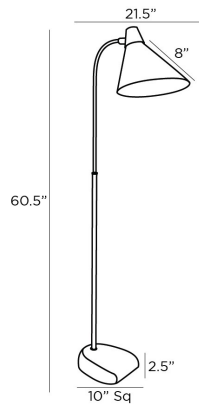

ARTERIOS

SWEENEY FLOOR LAMP

79847
H: 60.5 IN, W: 12 IN, D: 21.5 IN
Natural Rattan, Bronze
Contract Suitable As Is

The task-style Sweeney floor lamp introduces a welcome touch of imagination into a space. Natural rattan wraps the arm vertically, meeting with bronze steel, which forms the neck of the lamp. For even more interest, the lamp's topped with a tapered white linen shade. The lamp sits on a disc base made of cast resin in a white faux-marble finish. Finishes will vary.

APPEARANCE

Material	Linen, Rattan, Resin, Steel
Finish	Bronze, Faux Marble, White
Finish Will Vary	true
Top Coat/Sealant	true

DIMENSIONS

Shade	Side: 8 IN
Base	H: 2.5 IN, W: 10 IN, D: 10 IN
Foot Print	W: 10 IN, D: 10 IN

WIRING

Rating	Indoor Only
Tilt Test	10 Degrees - AU
Cord	12 FT, Back of Lamp Base, Black Cloth, SPT-2
Socket	1, Black, Type A - E26
Switch	On Line, On/Off Foot Switch
Maximum Watt	100
Voltage	110-120 V