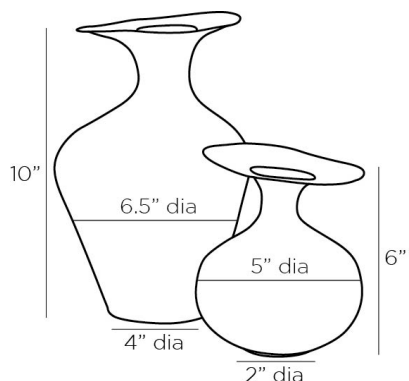

# ARTERIOS

## SELPHINE VASES, SET OF 2

6961

Vintage Silver

Contract Suitable As Is

This pair of brass sheet vases feature mouth openings inspired by the French horn. In contrasting antique brass and vintage silver finishes, the gestural vases offer a welcome and refined touch of whimsy and harmonize with any décor style.

### DIMENSIONS

Foot Print Small	Dia: 2.00
Foot Print Large	Dia: 4.00
Small Set Opening	1.00
Large Set Opening	2.00

### SHIPPING

Product Weight	2 LBS
Gross Weight 1	4.2 LBS
Shipping Box 1	H: 15 IN, L: 15 IN, W: 23 IN