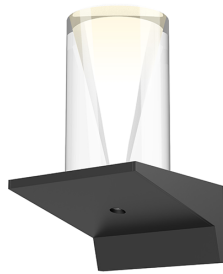

votives™ LED Sconce

2850.25-LC

**DIMENSIONS**

Height	6.5"
Width	4"
Extension	4"
Minimum Extension	4"
Maximum Extension	4"

**ELECTRICAL SPECS**

Bulb Type	Integral LED
Bulb Quantity	2
Bulb Included?	Yes
Wattage	6
Initial Lumens	470
Input Voltage	120VAC
CCT	3000K
CRI	90
Power Supply Type	Driver
Power Supply Quantity	1
Power Supply Location	Remote
Dimming Type	TRIAC/ELV

**SHIPPING**

**SHADE 1**

Quantity	1
Color	Clear
Material	Large Laser-Etched Crystal
Height	4.5"

**SHADE 2**

Quantity	1
Color	Clear
Material	Acrylic

**AVAILABLE FINISHES**

- Satin White (.03)
- Bright Satin Aluminum (.16)
- Satin Black (.25)