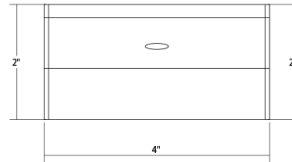

votives™ LED Sconce

2850.25-LC

**DIMENSIONS**

Height	6.5"
Width	4"
Extension	4"
Minimum Extension	4"
Maximum Extension	4"

**ELECTRICAL SPECS**

Bulb Type	Integral LED
Bulb Quantity	2
Bulb Included?	Yes
Wattage	6
Initial Lumens	470
Input Voltage	120VAC
CCT	3000K
CRI	90
Power Supply Type	Driver
Power Supply Quantity	1
Power Supply Location	Remote
Dimming Type	TRIAC/ELV

**SHIPPING**

**SHADE 1**

Quantity	1
Color	Clear
Material	Large Laser-Etched Crystal
Height	4.5"

**SHADE 2**

Quantity	1
Color	Clear
Material	Acrylic

**AVAILABLE FINISHES**

- Satin White (.03)
- Bright Satin Aluminum (.16)
- Satin Black (.25)