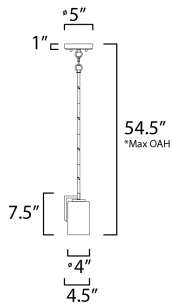

\*max overall height

**MEASUREMENTS**

- DIMENSION : 4.5" L x 4" W x 7.5" H
- MAX OAH : 54.5" OAH
- CANOPY : 5" W x 1" H x 5" L
- HANGING WEIGHT : 2.12 lb

**LAMPING**

- INPUT VOLTAGE : 120V
- BULB : 1 x 60W Incandescent E26 Medium , 60W Total
- BULB INCLUDED : (Not Included)