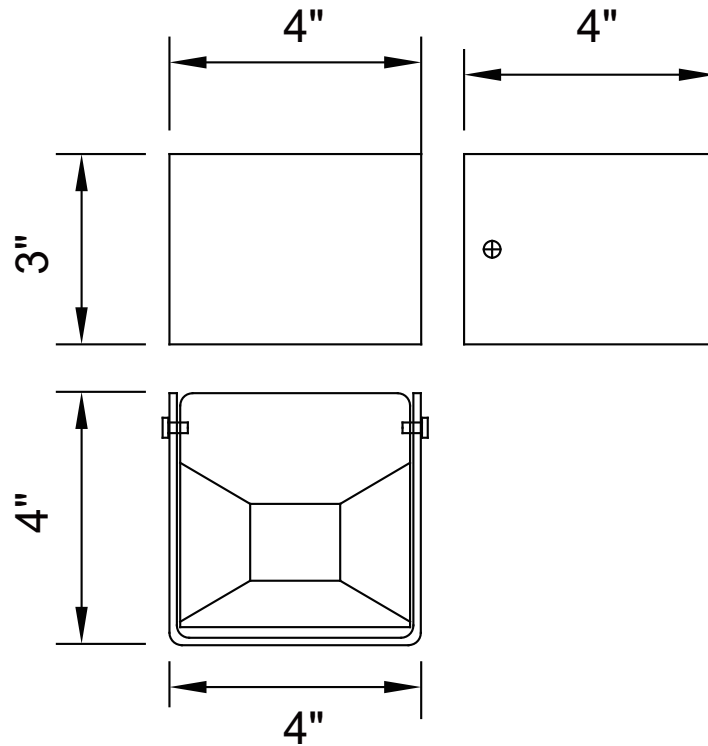

PROJECT: _____

FIXTURE TYPE: _____

LOCATION: _____

CONTACT/PHONE: _____

Item	7148W4-103-S
Collection	LILLIANA
Finish	White
Glass	-----
Crystal	-----
Input	120V AC,60HZ,AC

Shade	-----
Length/Dia.	4"
Width/Ext.	4"
Height	3"
Maximum	3"
Lumens	400

Light Source	LED
Bulb Info.	10W
Included	-----
Dimmable	Yes
Color	3000K
Weight	0.5KG