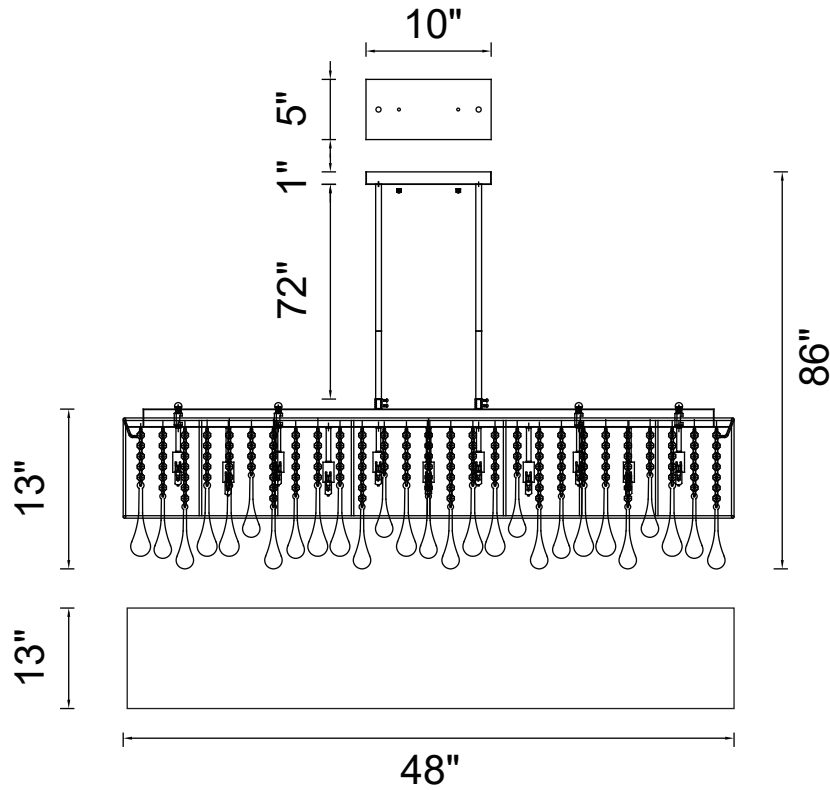

PROJECT: _____

FIXTURE TYPE: _____

LOCATION: _____

CONTACT/PHONE: _____

Item	5005P48C
Collection	WATER DROP
Finish	Chrome
Glass	-----
Crystal	Smoke
Input	120V AC,60HZ,AC

Shade	Black
Length/Dia.	48"
Width/Ext.	13"
Height	13"
Maximum	86"
Lumens	-----

Light Source	G9
Bulb Info.	17×40W
Included	-----
Dimmable	Yes
Color	-----
Weight	