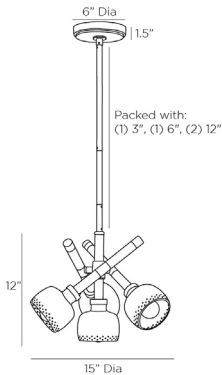

## PAVO LARGE PENDANT

JAY JEFFERS

DJ42004

H: 16.5 IN, Dia: 15.00 IN

Vintage Brass, Dark Walnut

Contract Suitable As Is

This four light brass pendant is a combination of vintage brass, dark walnut and clear acrylic. Group them in a row over a dining table or mix it up and hang one over the end table next to a sofa. Finish will vary. Additional pipe available (PIPE-502). Damp-rated, although limited covered outdoor areas may affect finish.

### DIMENSIONS

Pendant	H: 12 IN, Dia: 15.00 IN
Minimum Hanging Height	16.5 IN
Maximum Hanging Height	46.5 IN
Canopy	H: 1.5 IN, Dia: 6.00 IN

### WIRING

Rating	Damp
Cord	10 FT, Clear/Silver, SVT
Socket	4, Type A - E26
Photographed Bulb	2" Frosted Globe Bulb
Maximum Watt	40
Voltage	110-120 V

### REPLACEMENT PARTS

Replacement Part 1	PIPE-502
Replacement Part 1 Dim	(1) 3", (1) 6", (1) 12"
Replacement Part 2	CANOPY-577
Replacement Part 2 Dim	1.5" x 6" Dia