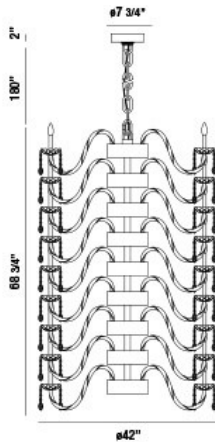

FERRERO, 42" ROUND CHANDELIER

Options Available

ITEM NO.	FINISH	SHADE
33763-019	CHROME	CLEAR
33763-026	CHROME	SMOKE
33763-033	CHROME	COGNAC

PRODUCT DETAILS

No.	:	33763-019
Product Color	:	CHROME
Product Material	:	METAL
Shade / Accent Colour	:	CLEAR
Shade / Accent Material	:	CRYSTAL
Diameter	:	42"
Height	:	68.75"
Overall Height	:	250.75"
Weight	:	255lbs

LIGHT SOURCE DETAILS

Number of Bulbs	:	108
Light Source	:	Incandescent
Light Source Type	:	B10
Input Voltage	:	120V
Bulb Voltage	:	120V
Socket Type	:	E12
Wattage	:	60W
Total Wattage	:	6480W
Bulb Included	:	No
Dimmable	:	Yes

TECHNICAL DETAILS

Hanging Support Type	:	CHAIN
Hanging Support Length	:	180"
Canopy / Backplate Height	:	2"
Canopy / Backplate Dia.	:	7.75"
Location	:	DRY
Approval	:	

PROJECT INFORMATION

 Job Name: Date: Type: