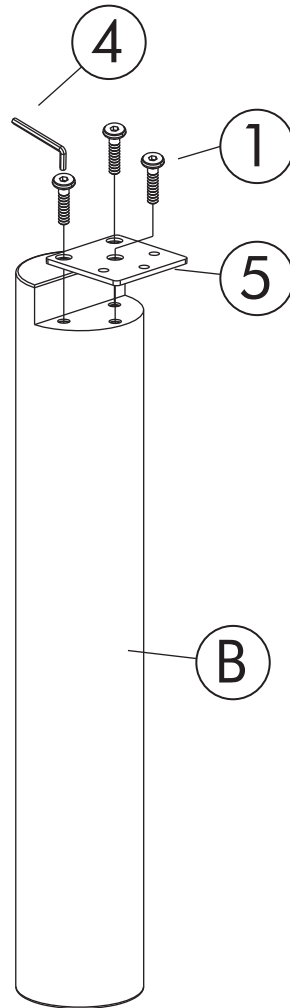

Top Table = 1 pc

B

Leg = 4 pcs

HARDWARE LIST

1. Bolt

M6 x 30mm

24pcs

2. Spring washer

M6.5x 13mm

12pcs

3. Flat washer

M6.5 x 18mm

12pcs

4. Allen key

1 pc

5. Mounting Plate metal

4pcs

NOTES.

Thank you for purchasing this quality product! Be sure to check all packing material carefully for small part that may have come loose inside the carton during shipping.

CAUTION:

The item is heavy, assembly should be performed by two people.

Step 1

Step 2