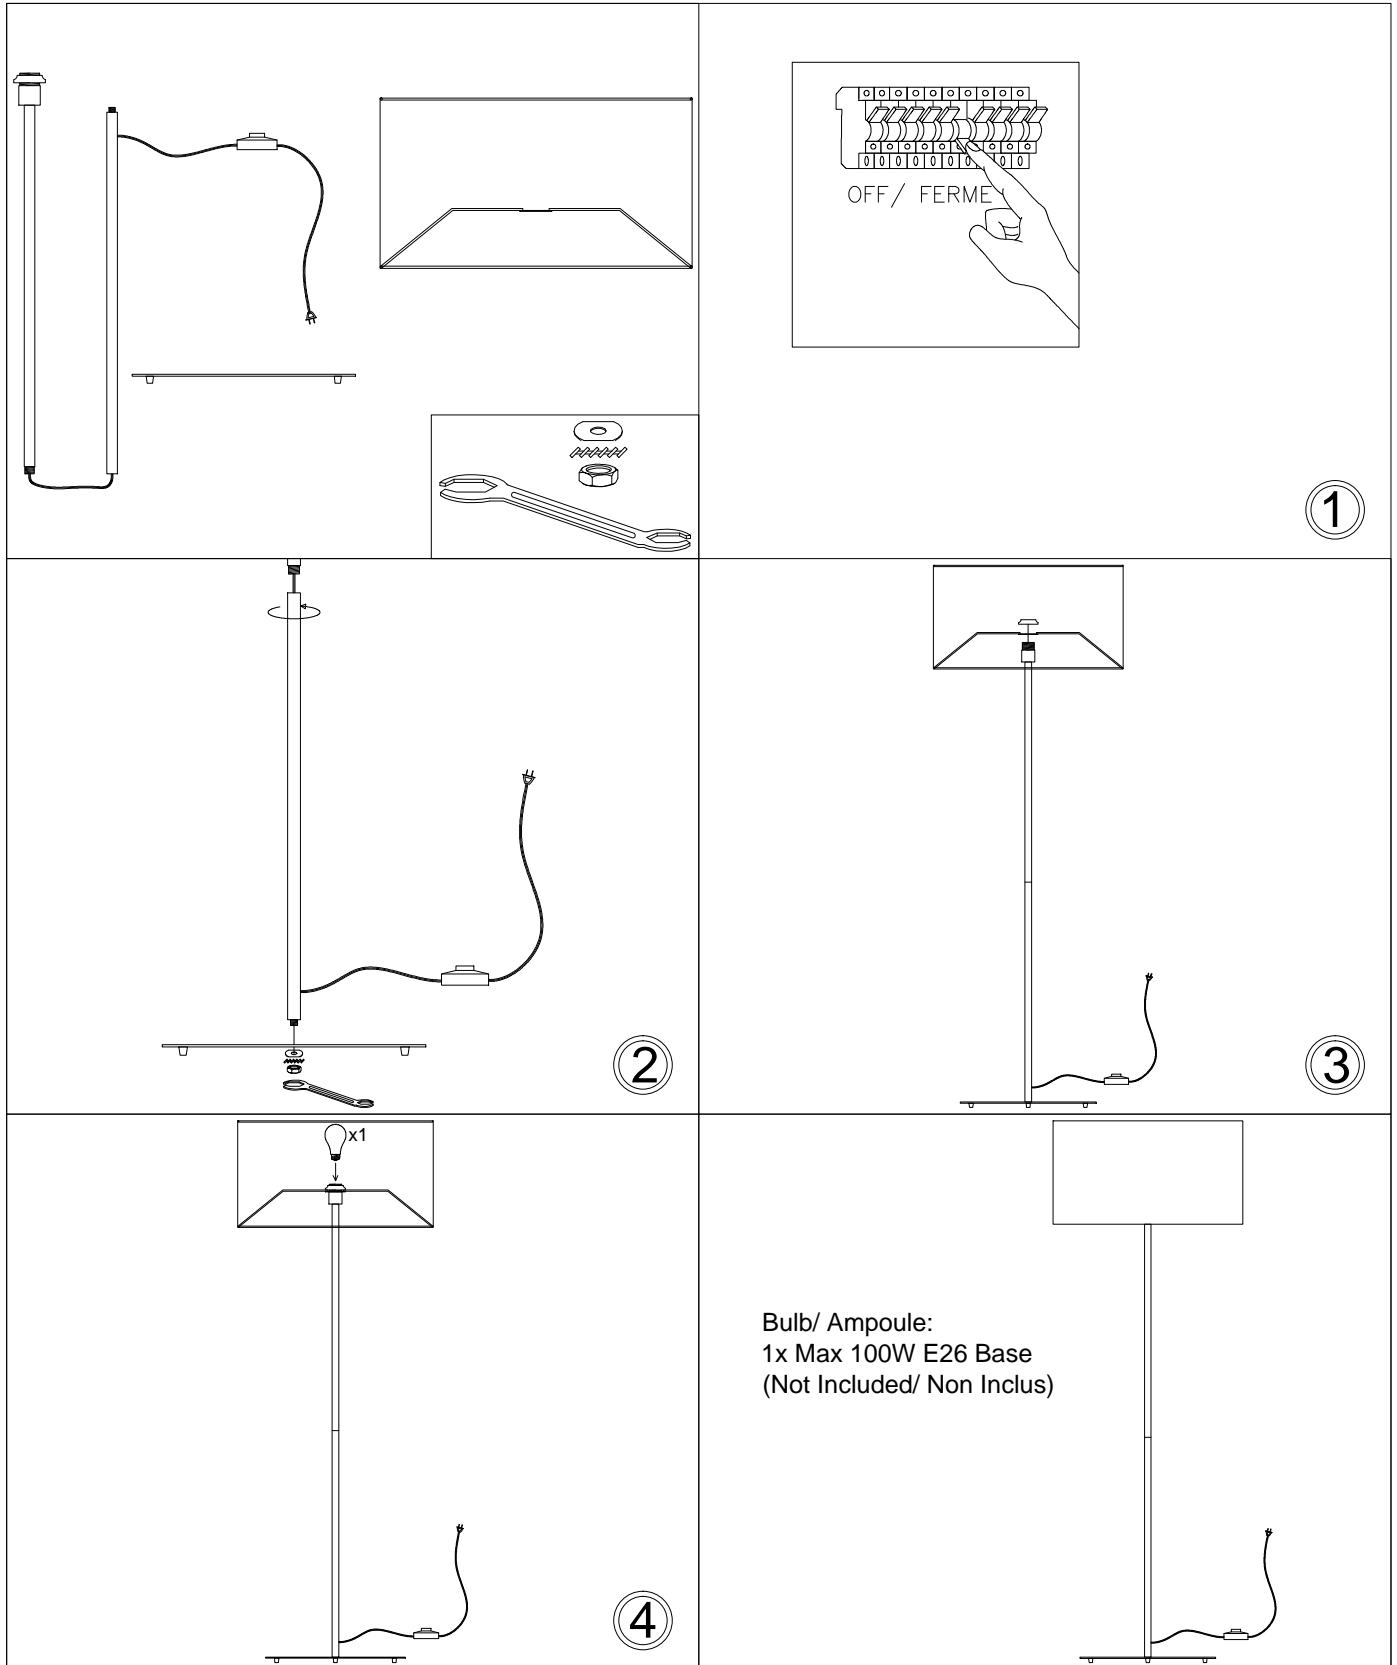

MM221F

Bulb/ Ampoule:
1x Max 100W E26 Base
(Not Included/ Non Inclus)