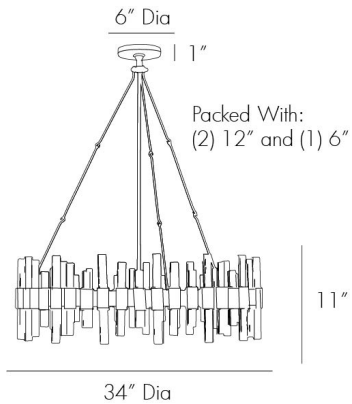

ARTERIOS

HASKELL LARGE CHANDELIER

89055
H: 29.5 IN, Dia: 34.00 IN
Antique Brass, Clear Acrylic
Contract Suitable As Is

Antique brass and clear acrylic are the perfect pair on this eight-light chandelier. Damp-rated, although limited covered outdoor conditions may affect finish. Similar style available as a sconce (49057). finish will vary. Additional pipe available (PIPE-101).

APPEARANCE

Material Acrylic, Brass
Finish Antique Brass, Clear
Top Coat/Sealant true
Link Welded

DIMENSIONS

Chandelier H: 28 IN, Dia: 34.00 IN
Minimum Hanging Height 29.5 IN
Maximum Hanging Height 71.5 IN
Canopy H: 1 IN, Dia: 6.00 IN

WIRING

Rating Damp
Cord 10 FT, Clear/Silver, SVT
Socket 8, Type B=-E12 Other
Maximum Watt 40
Voltage 110-120 V

CERTIFICATIONS

Certifications Mexico
European Union, United Arab Emirates, United States, Canada

COMPLIANCY

UL/ETL Yes
CB Yes
RoHS true

SHIPPING

Product Weight 35 LBS
Gross Weight 1 59.5 LBS
Shipping Box 1 H: 37 IN, L: 37 IN, W: 9 IN

ADDITIONAL INFO

Features Assembly Required

REPLACEMENT PARTS

Replacement Part 1 PIPE-101
Replacement Part 1 Dim (1) 6" and (1) 12" rods
Replacement Part 2 CANOPY-106
Replacement Part 2 Dim 1" x 6" Dia