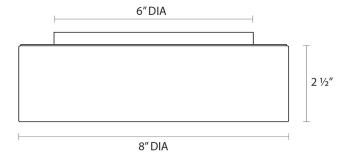

Project:

Puck Slim LED Surface Mount Spec Sheet

SKU: 3723.35 Learn more at:
<https://sonnemanlight.com/puck-slim-led-surface-mount>

Description: The slim ring profile, with edges that return to meet the luminous plane, defines an elegant minimalism of luminous LED radiance. Puck Slim LED captures the essence of modern simplicity. Also available as a [Surface Mount](#).

Type #:

Dimensions

Height:	2.5"
Diameter:	8"
Canopy/Backplate/Base:	6"
Size:	8"

Electrical Specs

Bulb(s) Included?:	Yes
Bulb 1 Type:	Integral LED
Input Voltage:	120VAC
Wattage:	13
Initial Lumens:	900
Delivered Lumens:	200
Color Temperature:	3000K
CRI:	80
Power Supply Type:	Transformer
Power Supply Quantity:	1
Power Supply Location:	Outlet Box
Dimming Type:	ELV
Bulb Max Wattage:	13

Installation

Installation:	Licensed electrician required
---------------	-------------------------------

Shipping

Carton 1 L x W x H:	11" X 11" X 6"
Carton 1 Gross Weight:	2 LBS

Shade

Shade 1 Material:	Metal
Shade 2 Material:	Acrylic