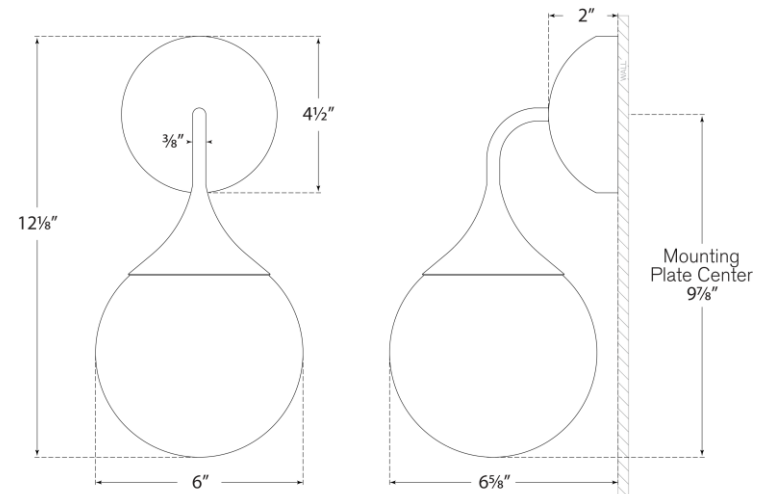

TEAR SHEET

Cristol Small Single Sconce

Item # ARN 2404PN-WG

Designer: AERIN

Height: 12"

Width: 6"

Extension: 6.75"

Backplate: 4.5" Round

Finishes: HAB, PN

Glass Options: WG

Socket: E12 Candelabra

Wattage: 40 B11

Weight: 3 Pounds

Front View

Side View