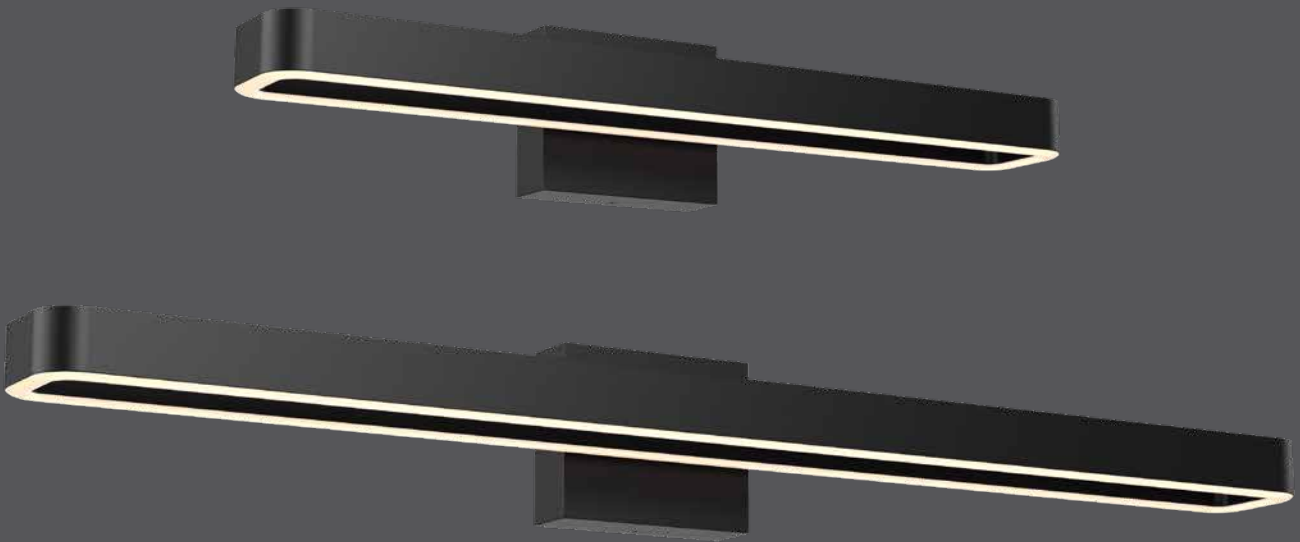

# Aria

A modern, high-quality LED profile luminaire with direct light emission. Made of an extruded aluminium and comes with an efficient 120° swiveling linear head.

**NEW**  DAMP  120° SWIVEL/DIRECTIONAL  

2700k 3000k 3500k 4000k 5000k  
COLOR TEMPERATURE

Model	Size	Watts	Delivered lumens	CRI	Color °T	Voltage
VSW24-CC	24"	40 W	1280 lm	90	2700, 3000, 3500,	120 V
VSW36-CC*	36"	40 W	1500 lm	90	4000, 5000 K	120 V

### Specifications

Over 50,000 hours of service life  
 Superior color consistency  
 Integrated dimmable driver  
 Switch-selectable CCT: 2700 K/  
 3000 K/3500 K/4000 K/5000 K in canopy  
 Minimal heat emission  
 Aluminum construction  
 120 degree swivel  
 Suitable for damp locations  
 Refer to website for dimmer compatibility  
 5-year warranty

### Order example

**VSW24-CC-CH**  
 24" vanity light in a chrome finish