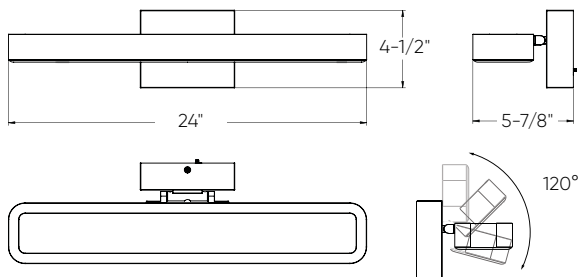

Model	Size	Watts	Delivered lumens	CRI	Color °T	Voltage
VSW24-CC	24"	40 W	1280 lm	90	2700, 3000, 3500,	120 V
VSW36-CC*	36"	40 W	1500 lm	90	4000, 5000 K	120 V

*Available in a black finish only

Specifications

Over 50,000 hours of service life
Superior color consistency
Integrated dimmable driver
Switch-selectable CCT: 2700 K/
3000 K/3500 K/4000 K/5000 K in canopy
Minimal heat emission
Aluminum construction
120 degree swivel
Suitable for damp locations
Refer to website for dimmer compatibility
5-year warranty

Finish

- **BK** Black (VSW24, VSW36)
- **CH** Chrome (VSW24)
- **SN** Satin Nickel (VSW24)

Order example

VSW24-CC-CH
24" vanity light in a chrome finish

Note

Other Color °T and Finishes available, but may require MOQ's and longer lead times. Please contact your DALs representative for more information.

VSW24-CC