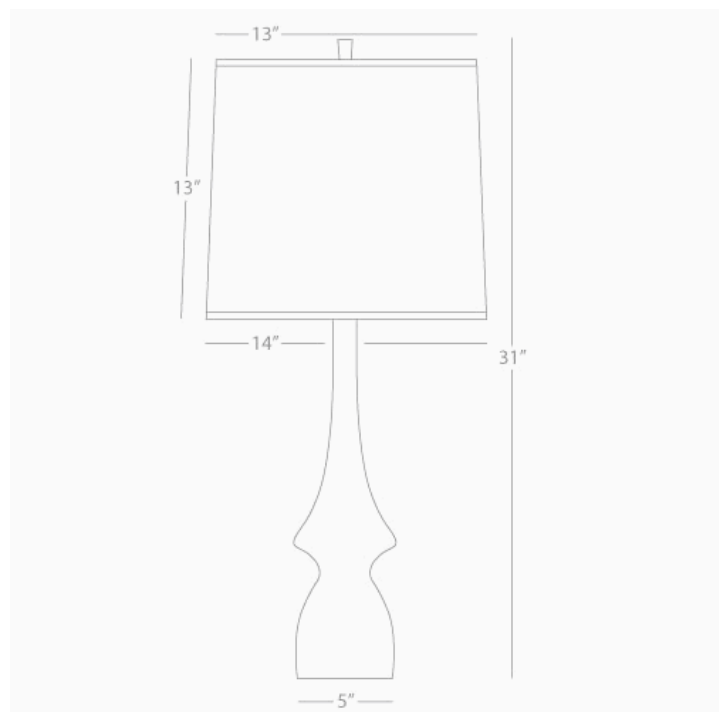

JASMINE

OX210

Table Lamp

1 - 150W Max.

Bulb Type: A

Switch: Hi-Lo Dimming

Oxblood Glazed Ceramic

Oyster Linen Shade

See Jasmine Table for Color Options

** Available for Quick SHIP **