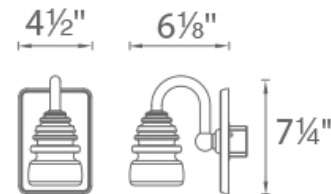

LINE DRAWING