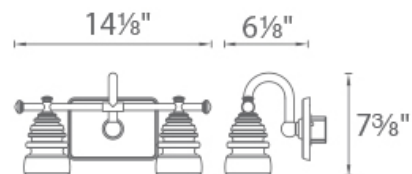

LINE DRAWING