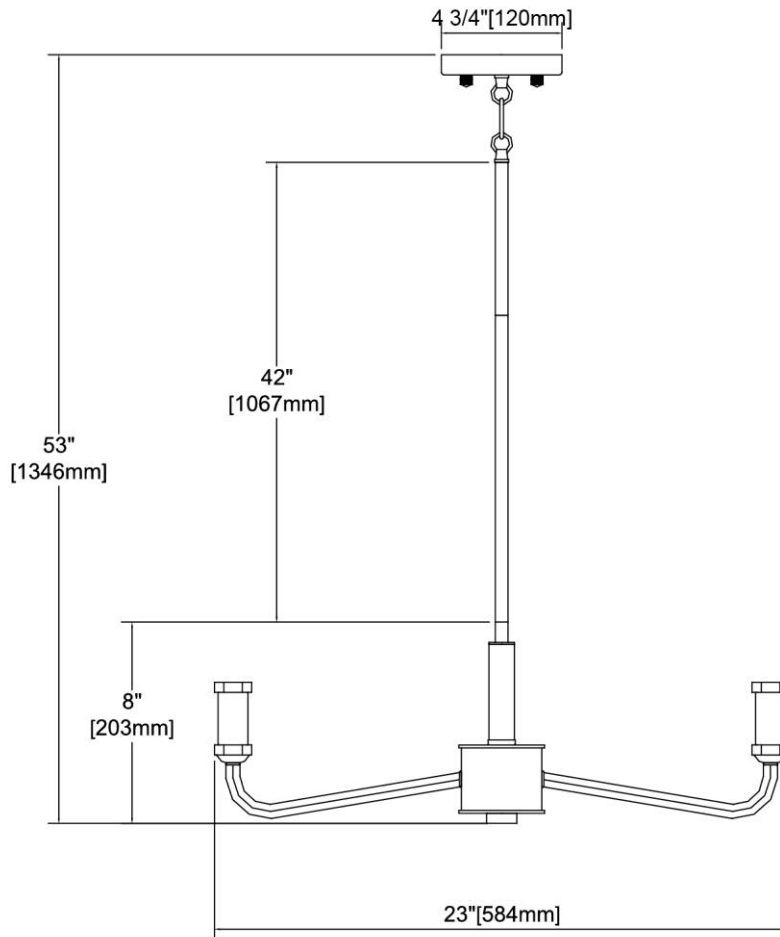


	ITEM #:	15395/5
	UPC	748119134970
	Description	Cortlandt 5-Light Chandelier in Gray Iron
	Finish	Gray Iron, Brushed Platinum
	Materials	Steel
	Brand	ELK Lighting
	Collection	Cortlandt
	Category	Indoor Lighting
	Type	Chandelier

ITEM DIMENSIONS				RATINGS & SPECIFICATIONS				
Width	23 inches			Safety Rating	UL		Certification	Dry locations
Depth	23 inches			ADA Compliant	N/A		Voltage	120
Height	8 inches			BULBS / SOCKETS				
Weight	6 pounds			Quantity	5		Wattage	60 watts
ADDITIONAL DIMENSIONS				Included	No		Type	Torpedo (E12 Candelabra Base)
Backplate / Canopy	4.75 diameter			Other	N/A			
HCWO	N/A			CHAIN / CORD INFORMATION				
Min. Extension	N/A			Chain	N/A		Cord	72 inches - Clear
Max. Extension	N/A			SHADE / GLASS DETAILS				
OVERALL HEIGHT				Shade/Glass Description	N/A			
Min.	11 inches		Max.	53 inches				
EXTENSION ROD(S)				Width	N/A		Height	N/A
Rods: 1-6, 3-12				Width at Top	N/A		Width at Bottom	N/A