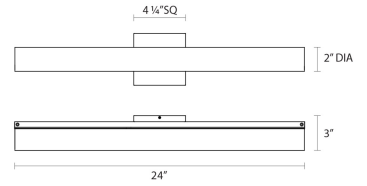

### Dimensions

Height:	4.25"
Width:	24"
Extends:	3"
Minimum Extension:	3"
Maximum Extension:	3"
Size:	24"
Canopy/Backplate/Base Depth:	4.25
Canopy/Backplate/Base Height:	4.25

### Shipping

Carton 1 L x W x H:	28" X 7" X 7"
Carton 1 Gross Weight:	4 LBS
Fixture Weight:	4