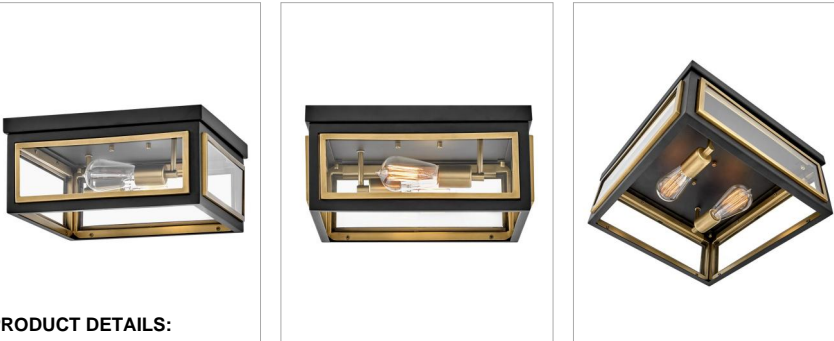

SHAW

32981BK

MEDIUM FLUSH MOUNT

Traditional in style, and unique in character, Shaw is distinguished by its dramatic frame and enchanting design elements. Robust clear glass panels, the rich two-tone finish combination, and a captivating fine chain detail unite to deliver dashing heritage charm.

DETAILS	
FINISH:	Black
MATERIAL:	Steel
GLASS:	Clear
DIMMABLE:	YES, WITH DIMMABLE LAMP (NOT INCLUDED)

DIMENSIONS	
WIDTH:	14"
HEIGHT:	6.5"
WEIGHT:	11lb

LIGHT SOURCE	
LIGHT SOURCE:	Socketed
WATTAGE:	2-10w Med. LED
VOLTAGE:	120v

MOUNTING	
CANOPY:	14" Sq.

SHIPPING	
CARTON LENGTH:	17.3
CARTON WIDTH:	17.3
CARTON HEIGHT:	9.8
CARTON WEIGHT:	12.6

PRODUCT DETAILS:

- Suitable for use in dry (indoor) locations as defined by NEC and CEC. Meets United States UL Underwriters Laboratories & CSA Canadian Standards Association Product Safety Standards.
- Ideal for vintage filament bulbs (not included)
- Classic, elegant lines and timeless details enhance a traditional space