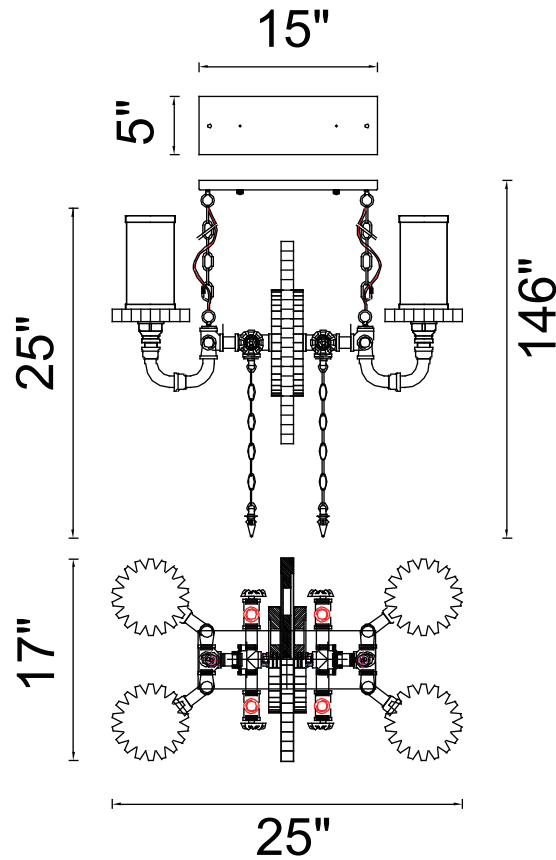

PROJECT: \_\_\_\_\_

FIXTURE TYPE: \_\_\_\_\_

LOCATION: \_\_\_\_\_

CONTACT/PHONE: \_\_\_\_\_

Item	9722P25-4-211
Collection	MANCHI
Finish	Gray
Glass	-----
Crystal	-----
Input	120V AC,60HZ,AC

Shade	-----
Length/Dia.	25"
Width/Ext.	17"
Height	25"
Maximum	146"
Lumens	-----

Light Source	E26
Bulb Info.	4×60W
Included	-----
Dimmable	Yes
Color	-----
Weight	