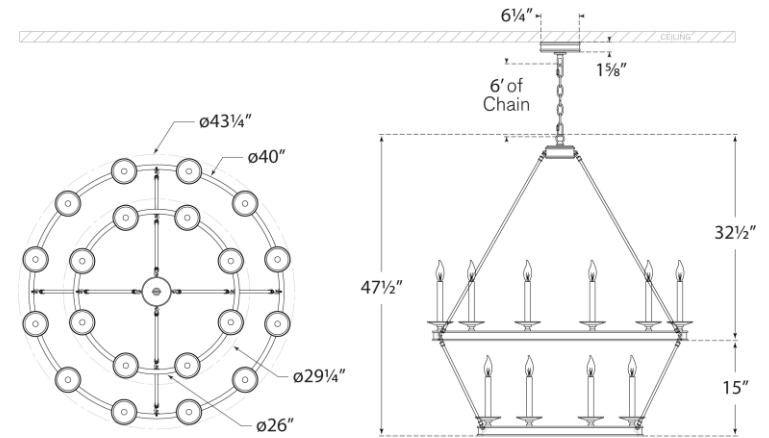

TEAR SHEET

Launceton Large Two Tiered Chandelier

Item # CHC 1607AB

Designer: Chapman & Myers

Height: 47.5"

Width: 43.25"

Canopy: 6" Round

Finishes: AB, BZ, PN

Socket: 20 - E12 Candelabra

Wattage: 20 - 40 C11

Weight: 43 Pounds

Top View

Front View